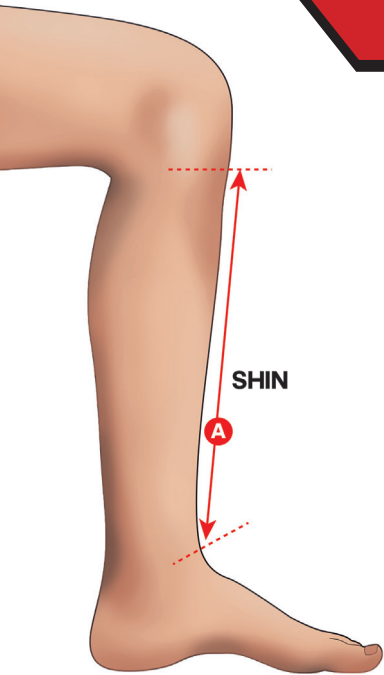

SHIN PAD

SIZE CHART

HOW TO FIND YOUR SHIN PAD SIZE

| | Measure Shin Height (A) as show picture. | | | |
|------------|--|----|--------|-------|
| | INCHES | CM | HEIGHT | |
| SIZE | A | A | FEET | CM |
| XS | 13,5 | 35 | < 5'2" | < 160 |
| S | 14 | 36 | 5'2" | 160 |
| M | 14,5 | 37 | 5'5" | 170 |
| L | 15,7 | 40 | 5'9" | 180 |
| XL | 16,5 | 42 | 6'2" | 190 |
| XXL | 17 | 43 | > 6'2" | > 190 |

Sizes are for guidance only. Please seek professional advice regarding the right size for you.

There might be variance of 0,5 cm in every measurement.

Size can vary from height recommendations above depending on body build and shape.